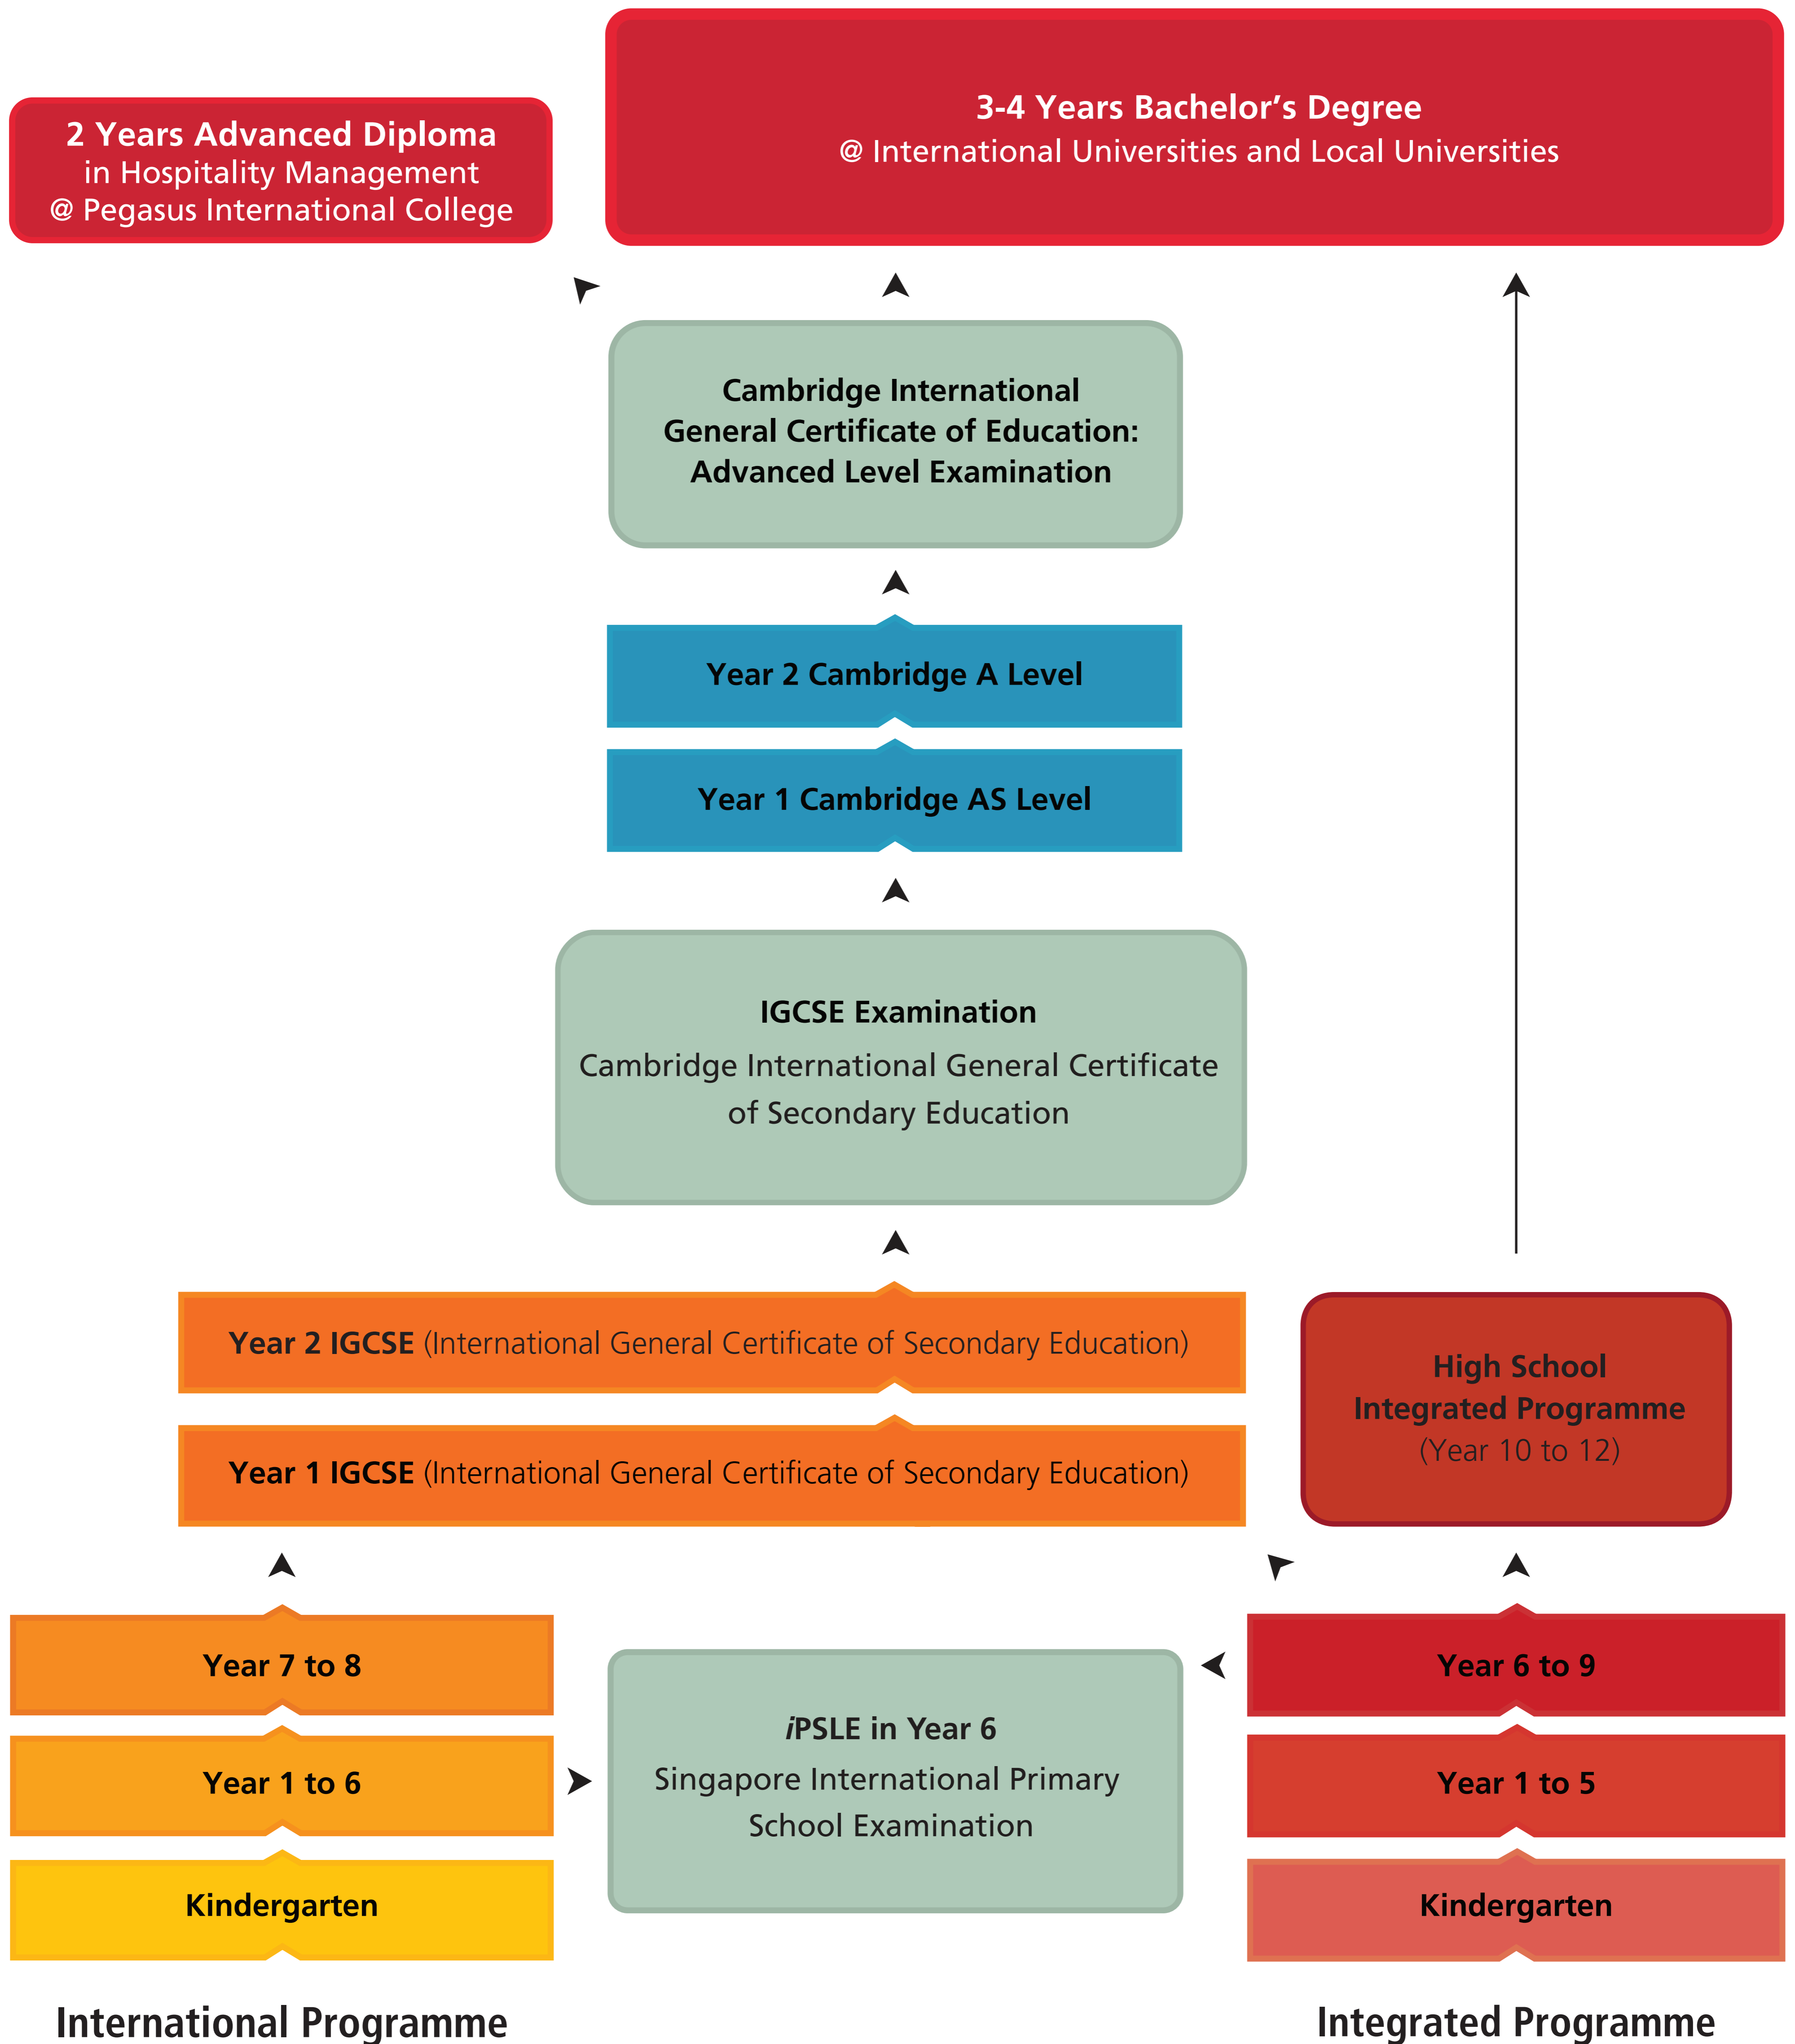

# KINDERWORLD GROUP OF SCHOOLS STUDY PATHWAY TO UNIVERSITY

**Note:**

1. Entry to International Universities is subject to university admissions criteria.
2. Entry with advanced standing or credit transfer of between twelve months or two years, dependent on country or major.
3. The iPSLE Examination, Cambridge IGCSE, AS / A Level are offered at selected schools.
4. The Integrated Programme (Year 1 to 12) is offered through an education collaboration with SVI JSC at selected schools.